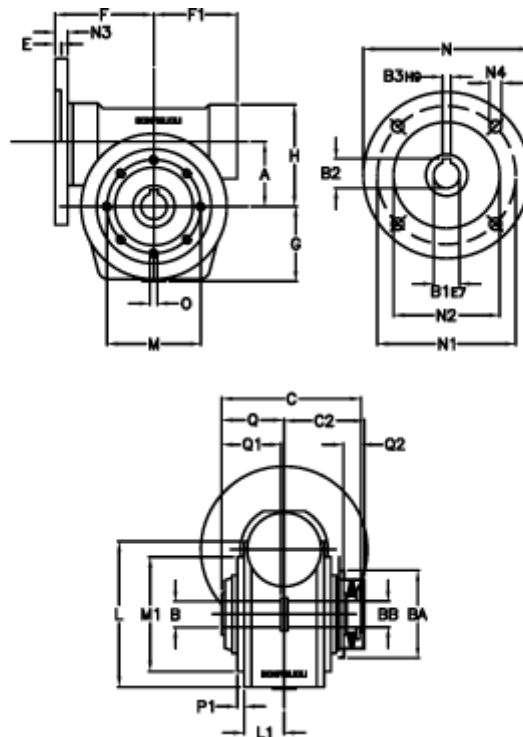

Article number: 390204902872736

Description: Worm Gear with Torque Limiter
VF 49-L2-P-28 P71B5

Measures

a = 49.50	C2 = 63,5	L1 = 36.8	O = M6x8
B = 25	Description = VF 49P-xx-71B5	m = 94	P1 = 2.5
B1 E7 = 14	E = 3.0	M1 = 68	Q = 51.0
B2 = 16.3	F = 70	N = 160	Q1 = 41
B3 H9 = 5	F1 = 63	N1 = 130	Q2 = 15
BA = 63	g = 56	N2 = 110	
BB H7 = 14	H = 80.0	N3 = 10.5	
C = 105	L = 107.5	N4 = 9,5	